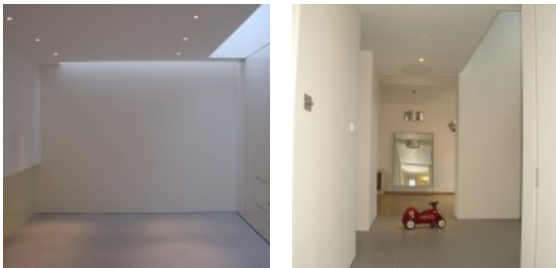

## Cenacle Close

Complete contemporary refurbishment and addition to a Ted Levy house in keeping with the style of the original architecture. The ground floor space was reorganised, a utility room and bedroom were added and a new entrance created. The addition is half underground and to the site boundary and therefore lit with elegant strip roof lights. The modern kitchen by Bulthaup connects with the other ground floor functions. Sleek storage units throughout were an integral part of the wall design.